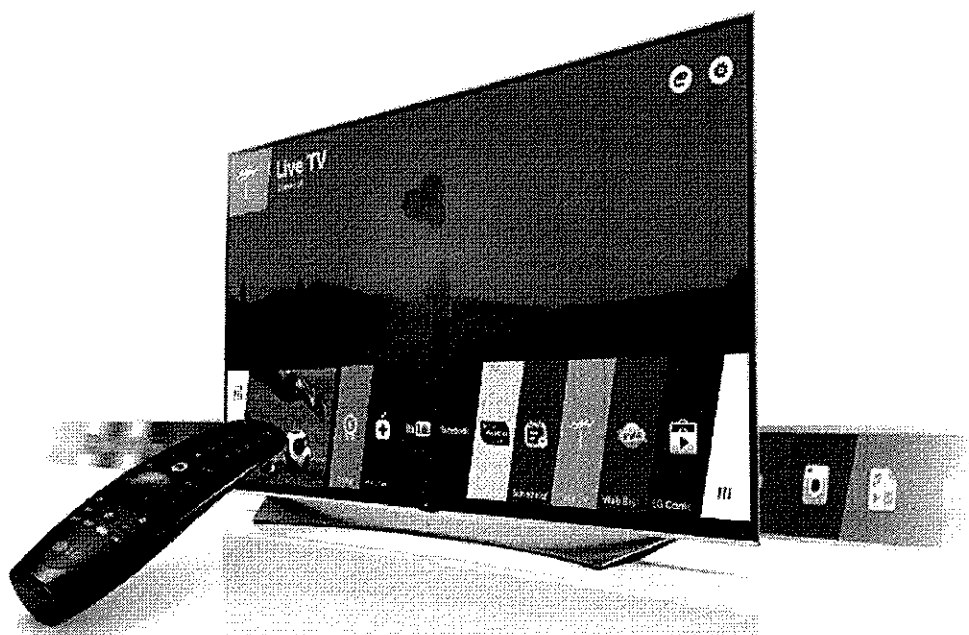

## Ultra HD 4K Streaming

Play in 4K!

Thanks to LG's intuitive Smart TV webOS platform you can enjoy ULTRA HD 4K content from some of the leading service providers. Say hello to tomorrow's technology, today.

# webOS

Making TV Simple Again.

LG's award winning Smart TV webOS platform revolutionises the way you watch and experience entertainment on your UHD TV. Free from the complexities of advanced technology, you can now enjoy Smart TV the way it is supposed to be, simple and intuitive, bringing together some of the best catch-up TV, movies, sport and music services. Whatever you wish to watch, find, launch, or play, you can do it easily with webOS, the efficient and user-friendly Smart TV designed with you in mind.